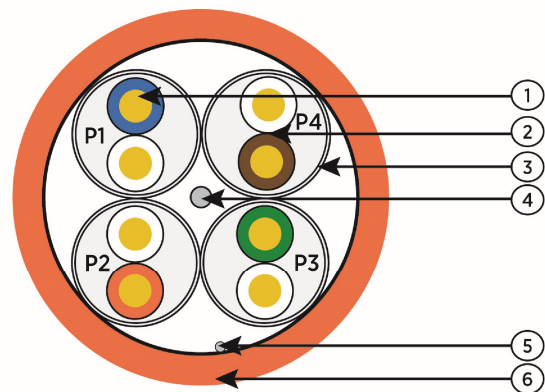

## Category 6A U/FTP B2ca Solid Cable

Connectix Category 6A U/FTP Cable has been designed to provide the exceptional performance required to support extremely high speed applications, including 10-Gigabit Ethernet. The B2ca LSZH sheath offers excellent fire performance making this the ideal choice in public buildings and other high risk locations. The individually shielded pairs ensure maximum transmission, free from the problems of NEXT and alien crosstalk. Exceeds the requirements of BS6701:2016+A1:2017 for installation cables.

Electrical Specifications	
DC Resistance	< 9.4 $\Omega$ /100 m
DC Resistance Unbalance	Max 2.5%
Capacitance Unbalance (pair to ground)	< 330 pF/100 m
Nominal Velocity of Propagation	Approx. 74%
Operation Temperature Range	20°C up to +60 °C
Installation Temperature Range	0°C up to +50 °C
Transfer Impedance (m $\Omega$ /m)	Max10 mohms/m@100MHz

Product Specifications	
Conforms to	IEEE 802.3: 10Base-T, 100Base-T, 1000Base-T, 10GBase-T standards; ANSI/TIA 568C; ISO/IEC 11801; RoHS2002/95/EC, CENELEC EN 50773
Fire Rating	B2ca,s1a,d0,a1
Conductor	Bare copper wire (AWG 23)
Insulation	Skin-foam-skin Polyethylene, $\varnothing$ 1.33 mm
Drain Wire	Yes
Shield Around Each Pair	Al/Mylar
Sheath	FR-LSZH
RAL Colour	Orange - 2004
Min. Bending Radius	30 mm
Outer Diameter	7.6 mm

### Diagram

- |                                |                  |
|--------------------------------|------------------|
| 1. Conductor                   | 6. Sheath        |
| 2. Insulation (Skin-Foam-Skin) | P1: White/Blue   |
| 3. AL - MYLAR Foil             | P2: White/Orange |
| 4. Drain Wire                  | P3: White/Green  |
| 5. Rip Cord                    | P4: White/Brown  |